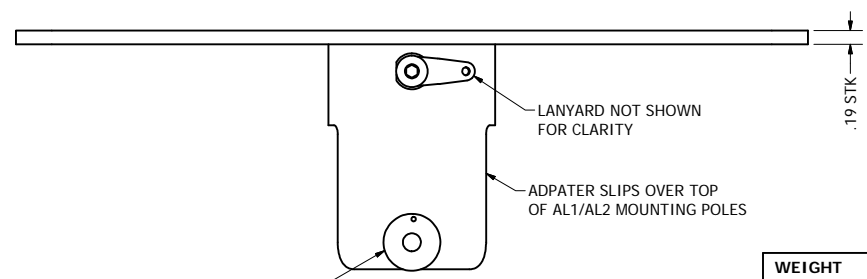

OVERHEAD VIEW

REFERENCE VIEW
7" LANYARD NOT SHOWN FOR CLARITY

USE PIN TO SECURE TO MOUNTING POLE

LANYARD NOT SHOWN FOR CLARITY

ADPATER SLIPS OVER TOP OF AL1/AL2 MOUNTING POLES

WEIGHT
1.5Lbs / 0.7Kg

BlueSky Mast, Inc.
1515 Gunn Hwy
Odessa, FL 33556
www.blueskymast.com
sales@blueskymast.com

Phone: 877-411-6278
CAGE: 3JWX5

BLUE SKY MAST[®] <i>elevating solutionsSM</i>	
TITLE TOP PLATE-AL1/AL2-RADAR, 8 X 11	
PART NUMBER BSM2-A-M400-MPP-RDA	
REV 1	
(c) Copyright 2005-13 Allendale, LLC All Rights Reserved. This specification is subject to change without notice. DRAWING SCALE NONE, DIMENSIONS IN INCHES.	
SHT 1 OF 1	