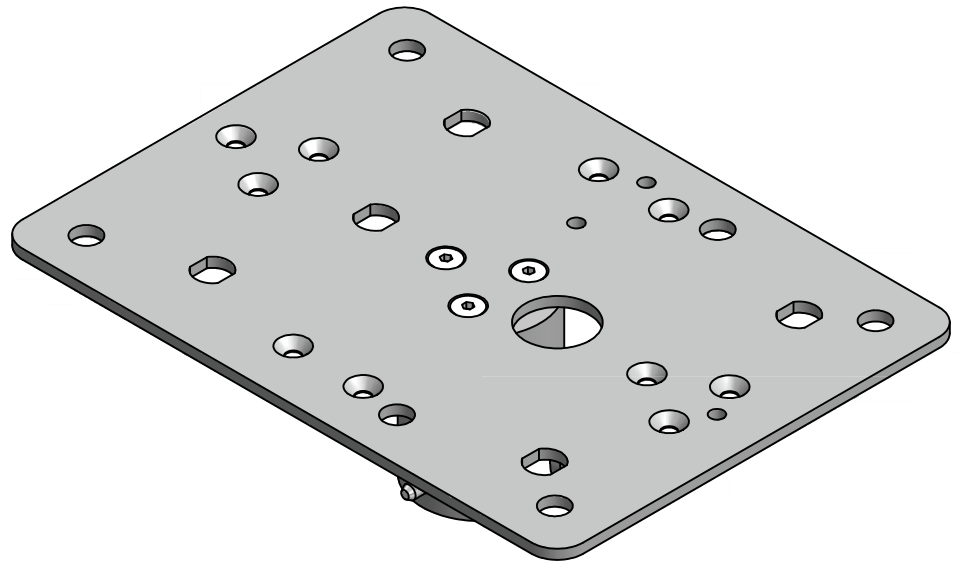

OVERHEAD VIEW

REFERENCE VIEW
7" LANYARD NOT SHOWN FOR CLARITY

USE PIN TO SECURE TO MOUNTING POLE

LANYARD NOT SHOWN FOR CLARITY

ADPATER SLIPS OVER TOP OF AL1/AL2 MOUNTING POLES

WEIGHT
1.5Lbs / 0.7Kg

BlueSky Mast, Inc.
1515 Gunn Hwy
Odessa, FL 33556
www.blueskymast.com
sales@blueskymast.com

Phone: 877-411-6278
CAGE: 3JWX5

BLUE SKY MAST[®] <i>elevating solutionsSM</i>	
TITLE TOP PLATE-AL1/AL2-RADAR, 8 X 11	
PART NUMBER BSM2-A-M400-MPP-RDA	
REV 1	
(c) Copyright 2005-13 Allendale, LLC All Rights Reserved. This specification is subject to change without notice. DRAWING SCALE NONE, DIMENSIONS IN INCHES.	
SHT 1 OF 1	