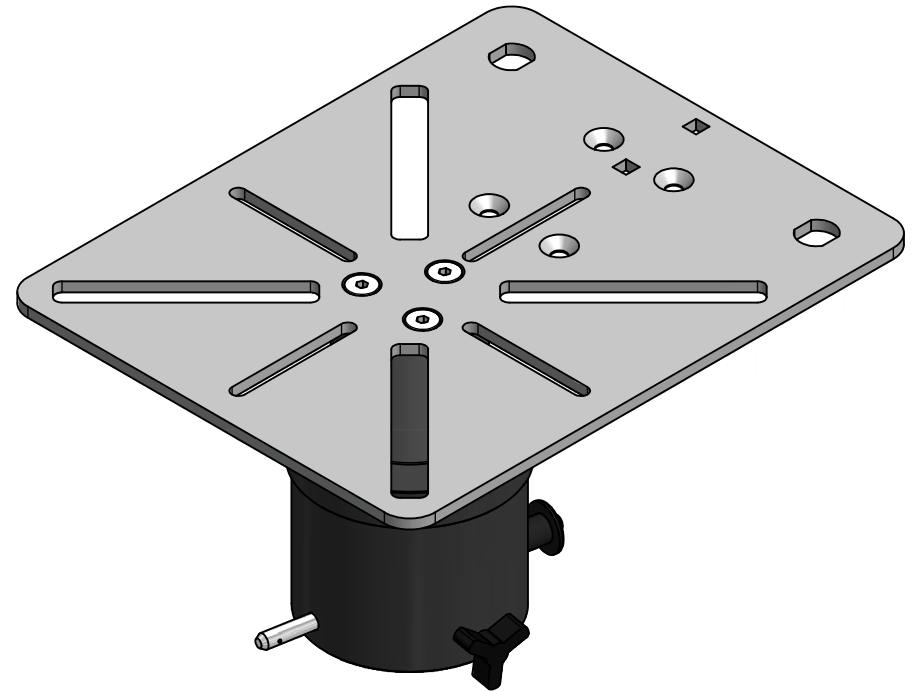

OVERHEAD VIEW

REFERENCE VIEW
7" LANYARD NOT SHOWN FOR CLARITY

<p>WEIGHT 3.0Lbs / 1.4Kg</p>	<p>BLUESKY MAST® <i>elevating solutions</i>™</p>	
<p>BlueSky Mast, Inc. 1515 Gunn Hwy Odessa, FL 33556 www.blueskymast.com sales@blueskymast.com</p> <p>Phone: 877-411-6278 CAGE: 3JWX5</p>	<p>TITLE TOP PLATE-AL3-CROSS PATTERN, 8 X 10</p> <p>PART NUMBER BSM3-A-M408-MPP-00A</p> <p>(c) Copyright 2005-13 Allendale, LLC All Rights Reserved. This specification is subject to change without notice. DRAWING SCALE NONE. DIMENSIONS IN INCHES.</p>	
		<p>REV 1</p>