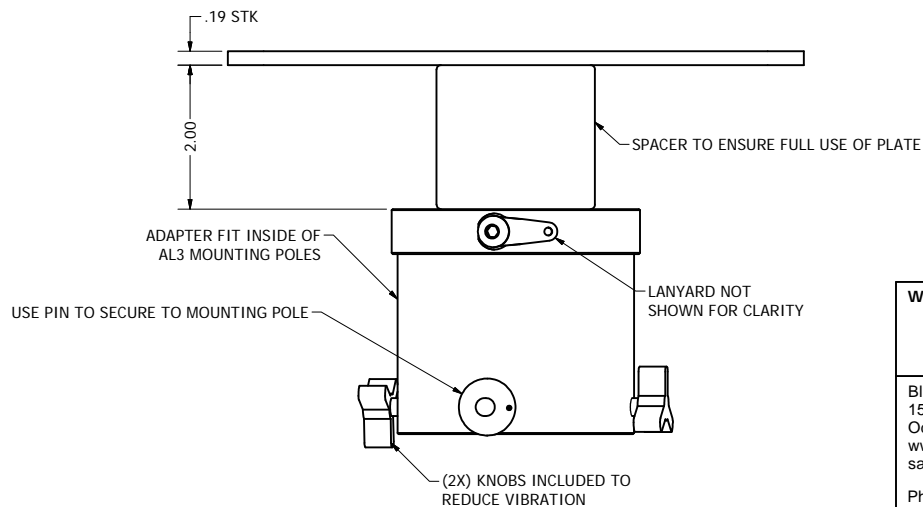

OVERHEAD VIEW

REFERENCE VIEW
7" LANYARD NOT SHOWN FOR CLARITY

<p>WEIGHT 3.0Lbs / 1.4Kg</p>	<p>BLUESKY MAST® <i>elevating solutions</i>™</p>	
<p>BlueSky Mast, Inc. 1515 Gunn Hwy Odessa, FL 33556 www.blueskymast.com sales@blueskymast.com</p> <p>Phone: 877-411-6278 CAGE: 3JWX5</p>	<p>TITLE TOP PLATE-AL3-CROSS PATTERN, 8 X 10</p> <p>PART NUMBER BSM3-A-M408-MPP-00A</p> <p>(c) Copyright 2005-13 Allendale, LLC All Rights Reserved. This specification is subject to change without notice. DRAWING SCALE NONE. DIMENSIONS IN INCHES.</p>	
		<p>REV 1</p>