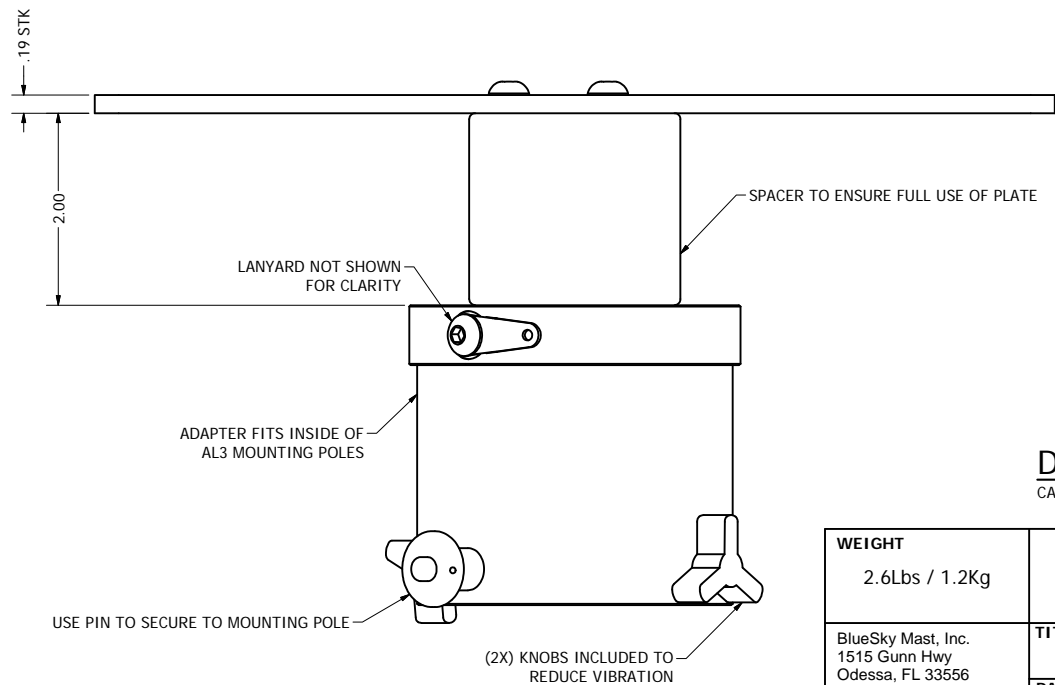

OVERHEAD VIEW

DETAIL A
8 PLACES

REFERENCE VIEW
7" LANYARD NOT SHOWN FOR CLARITY

DEVICES THAT MOUNT TO THE PLATE:
CAN BE USED WITH CISCO AIRONET 1500 SERIES OUTDOOR WIRELESS ROUTER

<p>WEIGHT 2.6Lbs / 1.2Kg</p>	<p align="center">BLUESKY MAST® <i>elevating solutions™</i></p>	
<p>BlueSky Mast, Inc. 1515 Gunn Hwy Odessa, FL 33556 www.blueskymast.com sales@blueskymast.com</p> <p>Phone: 877-411-6278 CAGE: 3JWX5</p>	<p>TITLE TOP PLATE-350 SERIES-CISCO 1500 SERIES</p> <p>PART NUMBER BSM3-A-M410-CSC-00A</p>	<p>REV 1</p>
<p align="center">(c) Copyright 2005-13 Allendale, LLC All Rights Reserved. This specification is subject to change without notice. DRAWING SCALE NONE, DIMENSIONS IN INCHES.</p>		