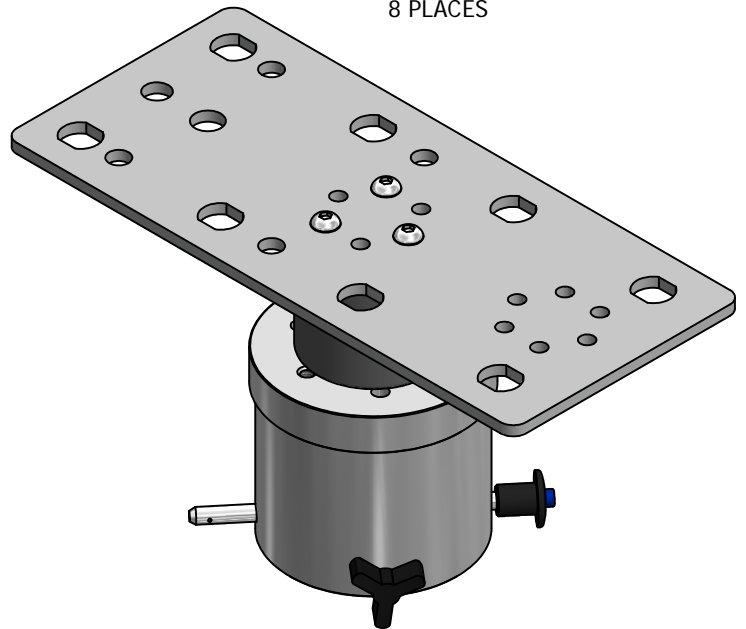

OVERHEAD VIEW

DETAIL A
8 PLACES

REFERENCE VIEW
7" LANYARD NOT SHOWN FOR CLARITY

DEVICES THAT MOUNT TO THE PLATE:
CAN BE USED WITH CISCO AIRONET 1500 SERIES OUTDOOR WIRELESS ROUTER

<p>WEIGHT 2.6Lbs / 1.2Kg</p>	<p align="center">BLUESKY MAST® <i>elevating solutions™</i></p>	
<p>BlueSky Mast, Inc. 1515 Gunn Hwy Odessa, FL 33556 www.blueskymast.com sales@blueskymast.com</p> <p>Phone: 877-411-6278 CAGE: 3JWX5</p>	<p>TITLE TOP PLATE-350 SERIES-CISCO 1500 SERIES</p> <p>PART NUMBER BSM3-A-M410-CSC-00A</p>	<p>REV 1</p>
<p align="center">(c) Copyright 2005-13 Allendale, LLC All Rights Reserved. This specification is subject to change without notice. DRAWING SCALE NONE, DIMENSIONS IN INCHES.</p>		