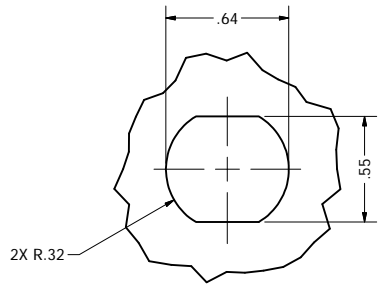

OVERHEAD VIEW

DETAIL A
8 PLACES

REFERENCE VIEW
7" LANYARD NOT SHOWN FOR CLARITY

DEVICES THAT MOUNT TO THE PLATE:
CAN BE USED WITH CISCO AIRONET 1500 SERIES OUTDOOR WIRELESS ROUTER

<p>WEIGHT 2.6Lbs / 1.2Kg</p>	<p align="center">BLUESKY MAST® <i>elevating solutions™</i></p>	
<p>BlueSky Mast, Inc. 1515 Gunn Hwy Odessa, FL 33556 www.blueskymast.com sales@blueskymast.com</p> <p>Phone: 877-411-6278 CAGE: 3JWX5</p>	<p>TITLE TOP PLATE-350 SERIES-CISCO 1500 SERIES</p> <p>PART NUMBER BSM3-A-M410-CSC-00A</p>	<p>REV 1</p>
<p align="center">(c) Copyright 2005-13 Allendale, LLC All Rights Reserved. This specification is subject to change without notice. DRAWING SCALE NONE, DIMENSIONS IN INCHES.</p>		