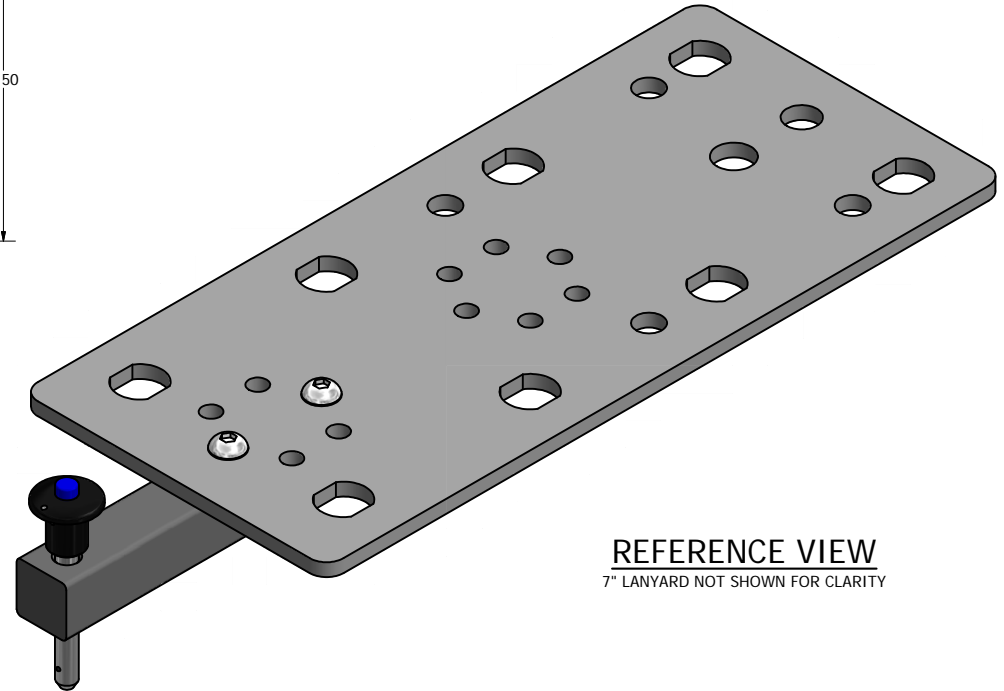

TOP VIEW

REFERENCE VIEW
7" LANYARD NOT SHOWN FOR CLARITY

<p>WEIGHT 1.0Lbs / 0.5Kg</p>	<p>BLUESKY MAST[®] <i>elevating solutionsSM</i></p>	
<p>BlueSky Mast, Inc. 1515 Gunn Hwy Odessa, FL 33556 www.blueskymast.com sales@blueskymast.com</p> <p>Phone: 877-411-6278 CAGE: 3JWX5</p>	<p>TITLE SIDE MOUNT-100 ARM-CISCO 1500 SERIES</p> <p>PART NUMBER BSM2-A-M410-CSC-EMO</p> <p>(c) Copyright 2005-13 Allendale, LLC All Rights Reserved. This specification is subject to change without notice. DRAWING SCALE NONE. DIMENSIONS IN INCHES.</p>	
	<p>REV 1</p>	<p>SHT 1 OF 1</p>