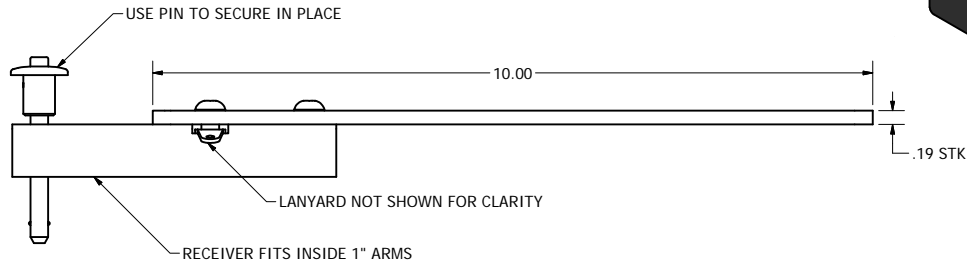

TOP VIEW

REFERENCE VIEW
7" LANYARD NOT SHOWN FOR CLARITY

<p>WEIGHT 1.0Lbs / 0.5Kg</p>	<p>BLUESKY MAST[®] <i>elevating solutionsSM</i></p>	
<p>BlueSky Mast, Inc. 1515 Gunn Hwy Odessa, FL 33556 www.blueskymast.com sales@blueskymast.com</p> <p>Phone: 877-411-6278 CAGE: 3JWX5</p>	<p>TITLE SIDE MOUNT-100 ARM-CISCO 1500 SERIES</p> <p>PART NUMBER BSM2-A-M410-CSC-EMO</p> <p>(c) Copyright 2005-13 Allendale, LLC All Rights Reserved. This specification is subject to change without notice. DRAWING SCALE NONE. DIMENSIONS IN INCHES.</p>	
	<p>REV 1</p>	<p>SHT 1 OF 1</p>