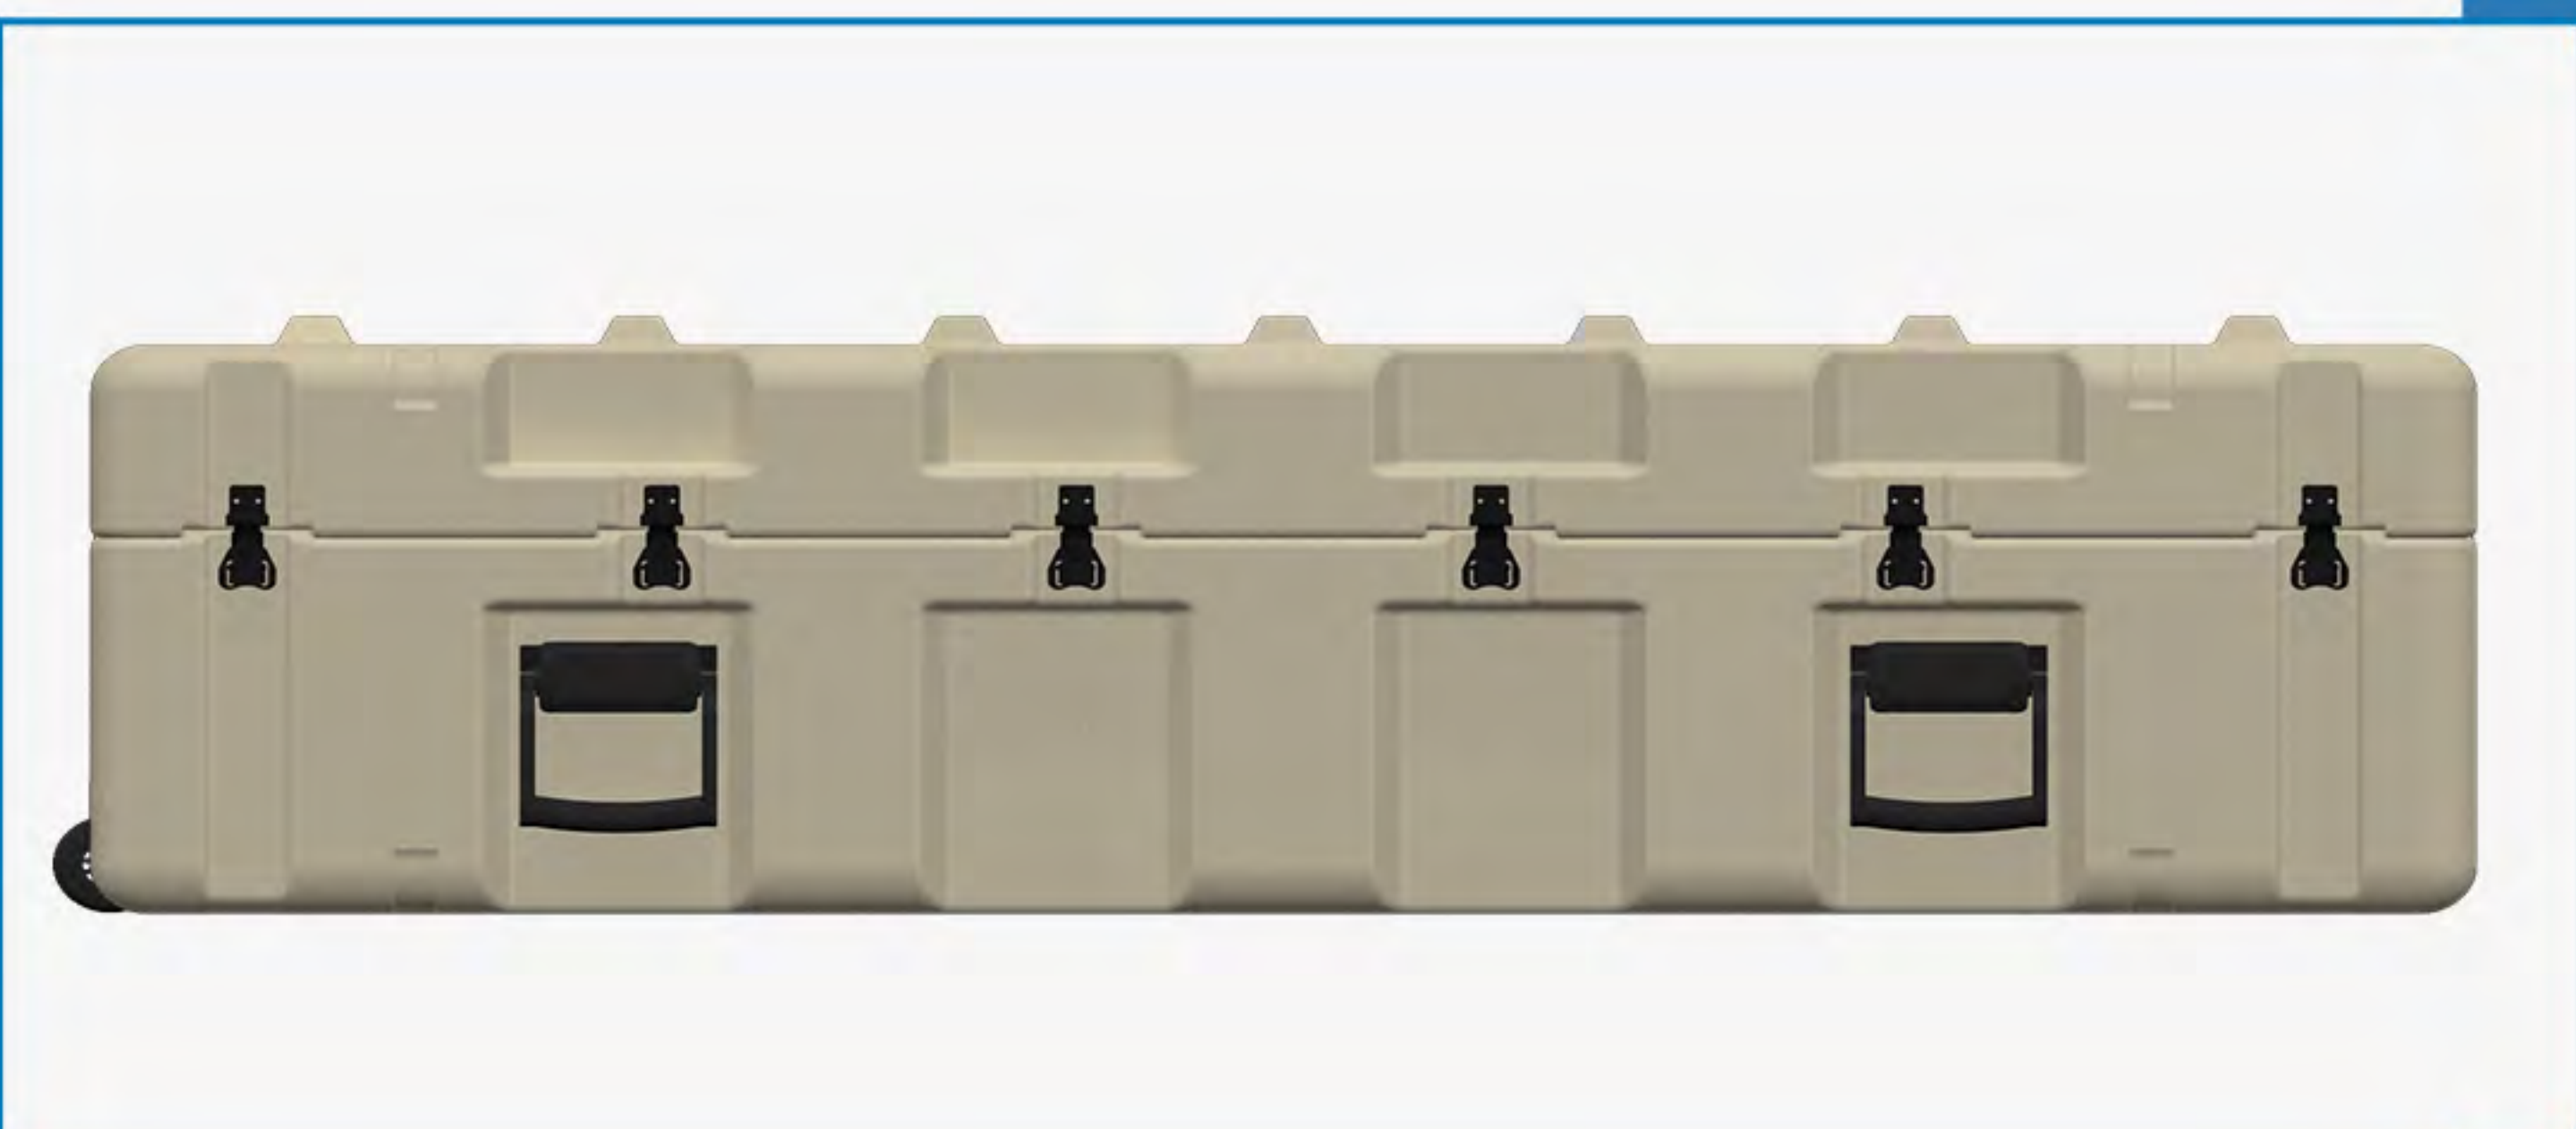

TRANSPORT

- Custom Hard Case: 62 x 21 x 14 inches

BLUESKY MAST, INC.

1515 Gunn Highway Odessa, Florida 33556 WWW.BLUESKYMAST.COM | 1-877-411-MAST (6278) | sales@blueskymast.com

BLUESKY MAST®
elevating solutions^{SM}