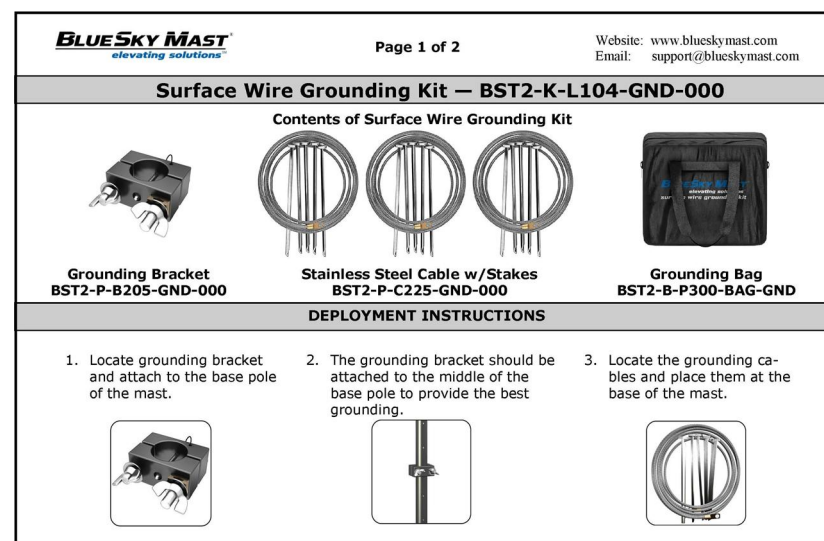

BST2-P-B205-GND-000
GROUNDING-AL1/AL2-BRACKET
QTY 1

BST2-L-M600-GND-000
GROUNDING-UNIVERSAL-QUICK REFERENCE GUIDE
QTY 1

BST2-B-P300-BAG-GND
BAG-GROUNDING-SURFACE WIRE KIT
QTY 1

BST2-P-C225-GND-000
GROUNDING-UNIVERSAL-CABLE WITH 5 STAKES
QTY 3

WEIGHT 25.1lbs / 11.4Kg	BLUE SKY MAST [®] elevating solutions SM	
BlueSky Mast, Inc. 1515 Gunn Hwy Odessa, FL 33556 www.blueskymast.com sales@blueskymast.com Phone: 877-411-6278 CAGE: 3JWX5	TITLE GROUNDING-AL1/AL2-SURFACE WIRE KIT	
	PART NUMBER BST2-K-L104-GND-000	REV 1
	(c) Copyright 2005-13 Allendale, LLC All Rights Reserved. This specification is subject to change without notice. DRAWING SCALE NONE. DIMENSIONS IN INCHES.	
		SHT 1 OF 1