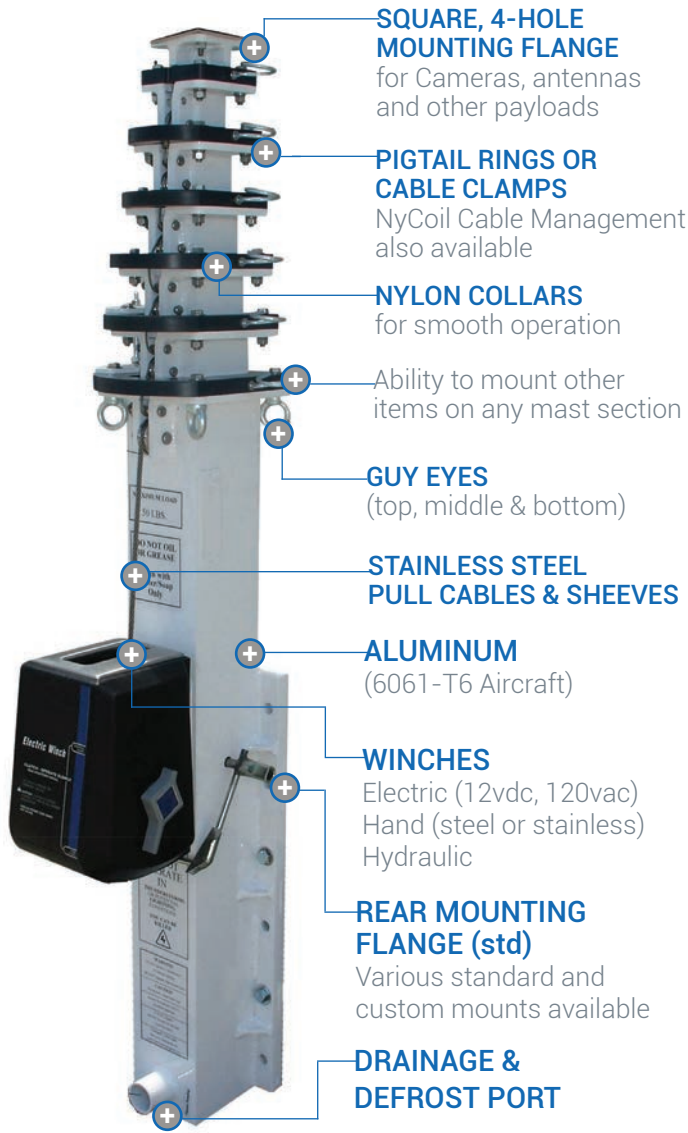

KEY FEATURES

All Aluminum & Stainless Steel Construction

Self-Lubricating Shims

Manual or Electric Winches (12vdc/24vdc or 120vac)

Upper & Lower Electro-Mechanical Safety Switches

Available Custom Mast Top Adapter for Sensors

FM SERIES

TELESCOPING MASTS

Our flagship Military Grade telescoping mast system.

Each mast is based on an exquisitely simple design that lends itself to extremely rugged and dependable service. They are nearly maintenance-free and only require a wash down using clear water occasionally. Our number one goal is a quality mast that our clients can depend on for years to come. Every mast is easily adapted to your platform requirement – HMMWV bumper, trailer, receiver hitch, ground, wall-mounted or transportable mount (QuadPod). However, no matter what your requirement calls for, custom integration is our forte.

Counter UAS System for the U.S. Air Force

PAYLOAD CHART

Mast Model	Base Tube Sizes	# of Stages	Extended Height	Retracted Height	Payload Weight	Mast Weight
FM-10-25	3-1/2"	4	10 ft.	45.50 in.	25 lbs.	76 lbs.
FM-20-25	4-1/2"	6	20 ft.	66.50 in.	25 lbs.	105 lbs.
FM-30-25	4-1/2"	6	30 ft.	89.00 in.	25 lbs.	123 lbs.
FM-40-25	5"	7	40 ft.	103.75 in.	25 lbs.	167 lbs.
FM-50-25	5"	7	50 ft.	125.50 in.	25 lbs.	191 lbs.
FM-70-25	6"	7	70 ft.	169.25 in.	25 lbs.	278 lbs.
FM-10-50	4"	5	10 ft.	44.13 in.	50 lbs.	105 lbs.
FM-20-50	5"	7	20 ft.	59.88 in.	50 lbs.	134 lbs.
FM-30-50	5"	7	30 ft.	82.88 in.	50 lbs.	163 lbs.
FM-40-50	6"	8	40 ft.	97.63 in.	50 lbs.	221 lbs.
FM-50-50	7"	8	50 ft.	116.63 in.	50 lbs.	283 lbs.
FM-70-50	8"	8	70 ft.	155.50 in.	50 lbs.	413 lbs.
FM-20-200	7"	6	20 ft.	69.75 in.	200 lbs.	203 lbs.
FM-40-150	7"	6	40 ft.	120.00 in.	150 lbs.	300 lbs.
FM-70-150	10"	6	70 ft.	216.25 in.	150 lbs.	660 lbs.

Other masts available with heights up to 100' & 1500 lb payloads!